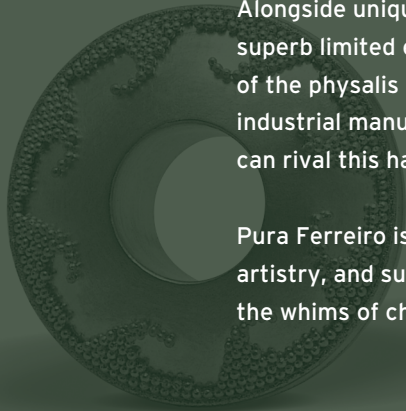

Informed with a style born of experience and a love of design, these modern objects are handcrafted with century-old techniques such as granulating and chasing.

Alongside unique specimens of premium jewelry, you will see superb limited edition series featuring forms inspired by the fruit of the physalis and lotus blossoms. Artisanry yields art; industrial manufacturing yields product. No mass-produced item can rival this handcrafted jewelry's beauty and aesthetic appeal.

Pura Ferreiro is synonymous with consummate craft, singular artistry, and superlative design. Timelessly elegant, it transcends the whims of changing fashions.